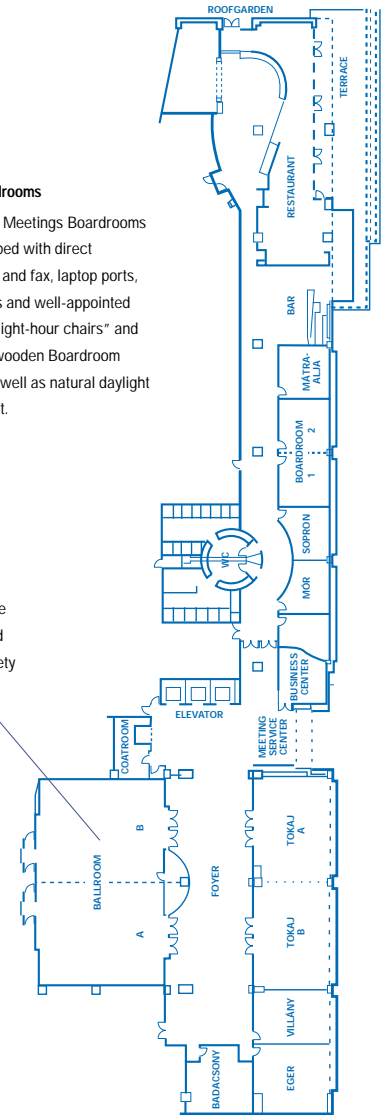

Accommodation

The hotel has 230 rooms, 4 guest floors, 7 suites, 35 Executive rooms, 191 Deluxe rooms and 2 rooms for disabled guests, as well as non-smoking rooms. The Executive Floor is on the top of the building with the private Clubroom, the Fitness Centre and a beautiful terrace.

Restaurants & Bars

The main restaurant, located on the M level, features a modern design in soft colours. The restaurant has a capacity for 150 guests and is open 7 days a week. During summer, service extends to the terrace and roof garden. The bar is located on the same floor. The lobby bar is a meeting point for any time of day.

The Ballroom

The column-free ballroom can be divided into smaller sections and is therefore well suited to a variety of different events.

HILTON MEETINGS Rooms	Level/Floor	Height in meters	Area in m²	Dimensions in meters	Boardroom	Theatre	Classroom	U Shaped	Cabaret	Lunch/dinner	Cocktail/Reception	Dinner/Dance
Badaszony	M	3,20	42	7 x 6	16	40	20	18	15	30	40	-
Eger	M	3,20	56	8 x 7	20	60	32	24	20	40	60	-
Villany	M	3,20	48	8 x 6	18	50	28	20	15	35	50	-
Mor	M	3,20	30	5 x 5	14	30	20	16	-	-	25	-
Sopron	M	3,20	30	5 x 5	14	30	20	16	-	-	25	-
Matraalja	M	3,20	30	6 x 5	14	30	20	16	-	-	25	-
Boardroom 1	M	3,20	30	6 x 5	8	-	-	-	-	-	-	-
Boardroom 2	M	3,20	30	6 x 5	8	-	-	-	-	-	-	-
Additional Meeting Facilities												
Ballroom A+B	M	3,20	322	24 x 14	90	350	240	80	150	240	350	190
Ballroom A	M	3,20	168	12 x 14	40	175	116	40	48	120	175	80
Ballroom B	M	3,20	168	12 x 14	40	175	116	40	48	120	175	80
Tokaj A+B	M	3,20	192	24 x 8	70	200	140	70	80	140	180	90
Tokaj A	M	3,20	96	12 x 8	30	100	70	35	48	70	90	40
Tokaj B	M	3,20	96	12 x 8	30	100	70	35	48	70	90	40
Foyer	M	2,70	270	30 x 9	-	-	-	-	-	-	290	-